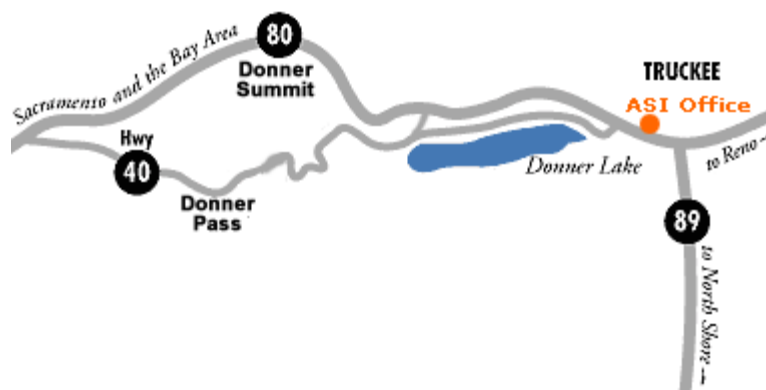

CREVASSE RESCUE SKILLS LOGISTICS

MEETING TIME & PLACE

Course meets at 8:00AM downstairs in The Back Country. It's conveniently located on Donner Pass Road, across from Wild Cherries Coffee Shop and the Fire Station, just west of the Hwy 89 T intersection (the road to Squaw Valley and Tahoe City). Allow extra time for your travel during snowfall periods.

DRIVING DIRECTIONS TO ASI'S OFFICE/CLASSROOM:

From Sacramento: Go east on I-80 to Truckee. Take the Hwy 89 exit. Turn left off the freeway onto Hwy 89 (use the roundabout to go under the freeway (I-80)). Go one block to the light and turn left onto Donner Pass Road. We are located at 11400 Donner Pass Road (downstairs in The Back Country mountaineering shop).

From Reno: Go west on I-80 to Truckee. Take the Hwy 89 exit. Turn right off the freeway onto Hwy 89. Go one block to the light and turn left onto Donner Pass Road. We are located at 11400 Donner Pass Road (downstairs in The Back Country mountaineering shop).

Holiday Inn Express

10527 Coldstream Rd.
Truckee, CA 96161
PHONE: (530) 582-9999
www.hiexpresstruckee.com

Ice Lakes Lodge

1111 Soda Springs Rd.
Soda Springs, CA 95728
PHONE: (530) 426-7660
www.icelakeslodge.com