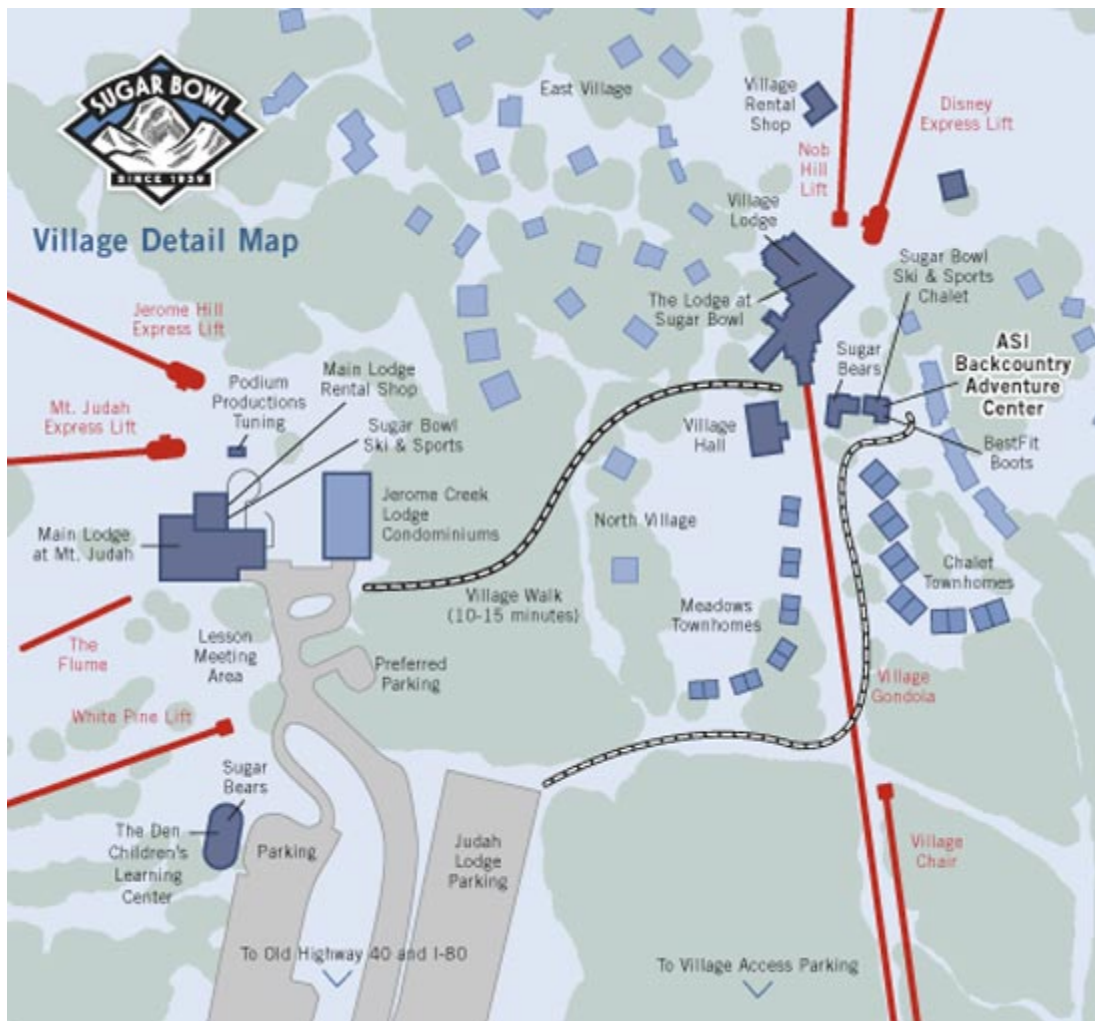

AMGA/PSIA OUT-OF-BOUNDS SKI INSTRUCTOR LOGISTICS

MEETING PLACE

Course meets at the new **ASI Backcountry Adventure Center** at Sugar Bowl.

MEETING TIME

8:30am

DRIVING DIRECTIONS TO THE ASI BACKCOUNTRY ADVENTURE CENTER

From Sacramento: Go east on I-80 towards Reno. Take the Soda Springs/Norden exit. Turn right off the freeway onto Donner Pass Road (also called Old Highway 40). Go approximately 3 ¾ miles and turn right at the first entrance (Village Side) for Sugar Bowl Ski Resort.

After taking the Gondola and exiting the Gondola Building, the ASI Backcountry Adventure Center will be on the right side, just follow the "Backcountry" Flags.

From Truckee or Reno: Take Donner Lake Exit. Go to the west end of Donner Lake. At the end of the Lake, go straight up the pass to the top. Turn left at the second entrance (Village Side) for Sugar Bowl Ski Resort, then follow the directions from above.

- or -

From Truckee or Reno: Go west on I-80 towards Sacramento. Take the Soda Springs/Norden exit. Turn left off the freeway onto Donner Pass Road, (also called Old Highway 40), then follow the directions from above.