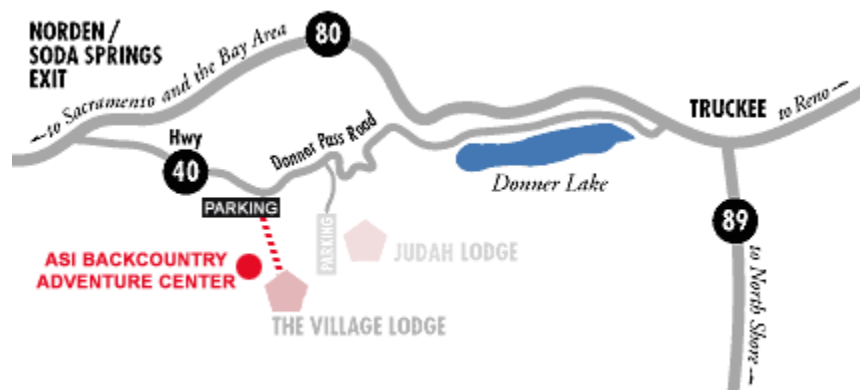

AMGA/PSIA OUT-OF-BOUNDS SKI INSTRUCTOR LOGISTICS

MEETING PLACE

Course meets at the new **ASI Backcountry Adventure Center** at Sugar Bowl.

MEETING TIME

8:30am

DRIVING DIRECTIONS TO THE ASI BACKCOUNTRY ADVENTURE CENTER

From Sacramento: Go east on I-80 towards Reno. Take the Soda Springs/Norden exit. Turn right off the freeway onto Donner Pass Road (also called Old Highway 40). Go approximately 3 ¾ miles and turn right at the first entrance (Village Side) for Sugar Bowl Ski Resort.

After taking the Gondola and exiting the Gondola Building, the ASI Backcountry Adventure Center will be on the right side, just follow the "Backcountry" Flags.

From Truckee or Reno: Take Donner Lake Exit. Go to the west end of Donner Lake. At the end of the Lake, go straight up the pass to the top. Turn left at the second entrance (Village Side) for Sugar Bowl Ski Resort, then follow the directions from above.

- or -

From Truckee or Reno: Go west on I-80 towards Sacramento. Take the Soda Springs/Norden exit. Turn left off the freeway onto Donner Pass Road, (also called Old Highway 40), then follow the directions from above.