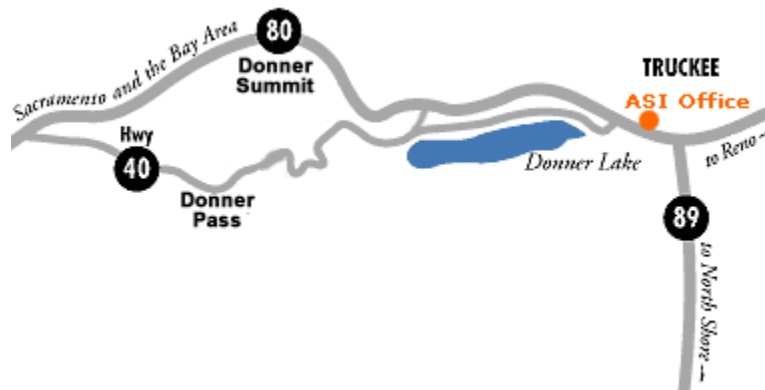

AMGA CONTRACT SKI GUIDE COURSE LOGISTICS

MEETING TIME & PLACE

Course Orientation Meeting is 7:00pm (19:00) on March 3, 2009.

We meet at the ASI Office/Classroom, upstairs in The Back Country (11400 Donner Pass Rd. Truckee, CA 96161).

DRIVING DIRECTIONS TO ASI'S OFFICE/CLASSROOM:

From Sacramento: Go east on I-80 to Truckee. Take the Hwy 89 exit. Turn left off the freeway onto Hwy 89 (use the roundabout to go under the freeway (I-80)). Go one block to the light and turn left onto Donner Pass Road. We are located at 11400 Donner Pass Road (downstairs in The Back Country mountaineering shop).

From Reno: Go west on I-80 to Truckee. Take the Hwy 89 exit. Turn right off the freeway onto Hwy 89. Go one block to the light and turn left onto Donner Pass Road. We are located at 11400 Donner Pass Road (downstairs in The Back Country mountaineering shop).

COURSE LOCATIONS:

The first four days (March 4th – 7th) will be held at Donner Pass/North Lake Tahoe area. The remaining 8 days (March 8th – 15th) will be in the Eastern Sierra (based in the Mammoth area) with tremendous high alpine terrain from Tioga Pass south to Mt. Whitney.