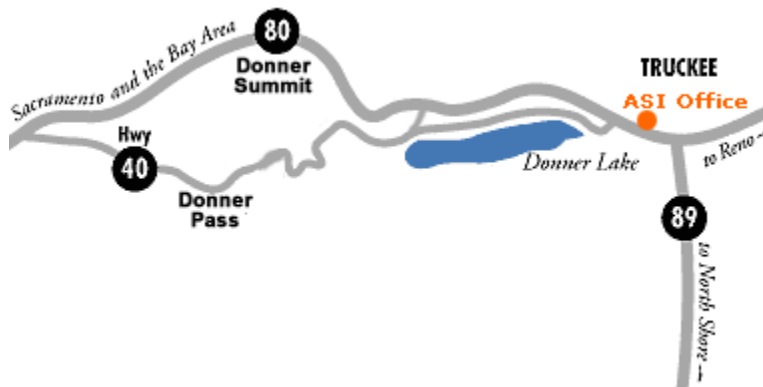

Alpine Skills International

AVALANCHE SKILLS TOUR LOGISTICS

MEETING TIME & PLACE

Course meets at 8:00AM at our office/classroom, upstairs in The Back Country. It's conveniently located on Donner Pass Road, across from Wild Cherries Coffee Shop and the Fire Station, just west of the Hwy 89 T intersection (the road to Squaw Valley and Tahoe City). Allow extra time for your travel during snowfall periods.

DRIVING DIRECTIONS TO ASI'S OFFICE/CLASSROOM:

From Sacramento: Go east on I-80 to Truckee. Take the Hwy 89 exit. Turn left off the freeway onto Hwy 89 (use the roundabout to go under the freeway (I-80)). Go one block to the light and turn left onto Donner Pass Road. We are located at 11400 Donner Pass Road (upstairs in The Back Country mountaineering shop).

From Reno: Go west on I-80 to Truckee. Take the Hwy 89 exit. Turn right off the freeway onto Hwy 89. Go one block to the light and turn left onto Donner Pass Road. We are located at 11400 Donner Pass Road (upstairs in The Back Country mountaineering shop).

Holiday Inn Express

10527 Coldstream Rd.
Truckee, CA 96161
PHONE: (530) 582-9999
www.hiexpresstruckee.com

Ice Lakes Lodge

1111 Soda Springs Rd.
Soda Springs, CA 95728
PHONE: (530) 426-7660
www.icelakeslodge.com