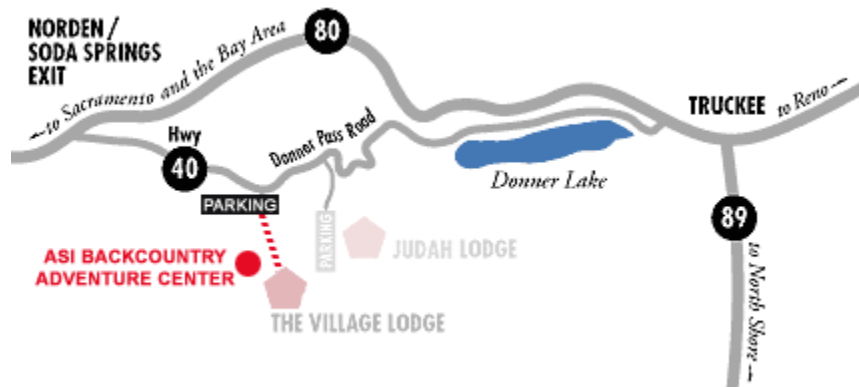

Course Duration: 9:30am – 3:00pm

DRIVING DIRECTIONS TO THE ASI BACKCOUNTRY ADVENTURE CENTER

From Sacramento: Go east on I-80 towards Reno. Take the Soda Springs/Norden exit. Turn right off the freeway onto Donner Pass Road (also called Old Highway 40). Go approximately 3 ¾ miles and turn right at the first entrance (Village Side) for Sugar Bowl Ski Resort.

After taking the Gondola and exiting the Gondola Building, the ASI Backcountry Adventure Center will be on the right side, just follow the “Backcountry” Flags.

From Truckee or Reno: Take Donner Lake Exit. Go to the west end of Donner Lake. At the end of the lake, go straight up the pass to the top. Turn left at the second entrance (Village Side) for Sugar Bowl Ski Resort, then follow the directions from above.

- or -

From Truckee or Reno: Go west on I-80 towards Sacramento. Take the Soda Springs/Norden exit. Turn left off the freeway onto Donner Pass Road, (also called Old Highway 40), then follow the directions from above.

Ice Lakes Lodge

1111 Soda Springs Rd.
Soda Springs, CA 95728
PHONE: (530) 426-7660
www.icelakeslodge.com

Inn at Truckee

11506 Deerfield Dr.
Truckee, CA 96161
PHONE: (530) 587-8888
www.innattruckee.com

Loch Leven Lodge