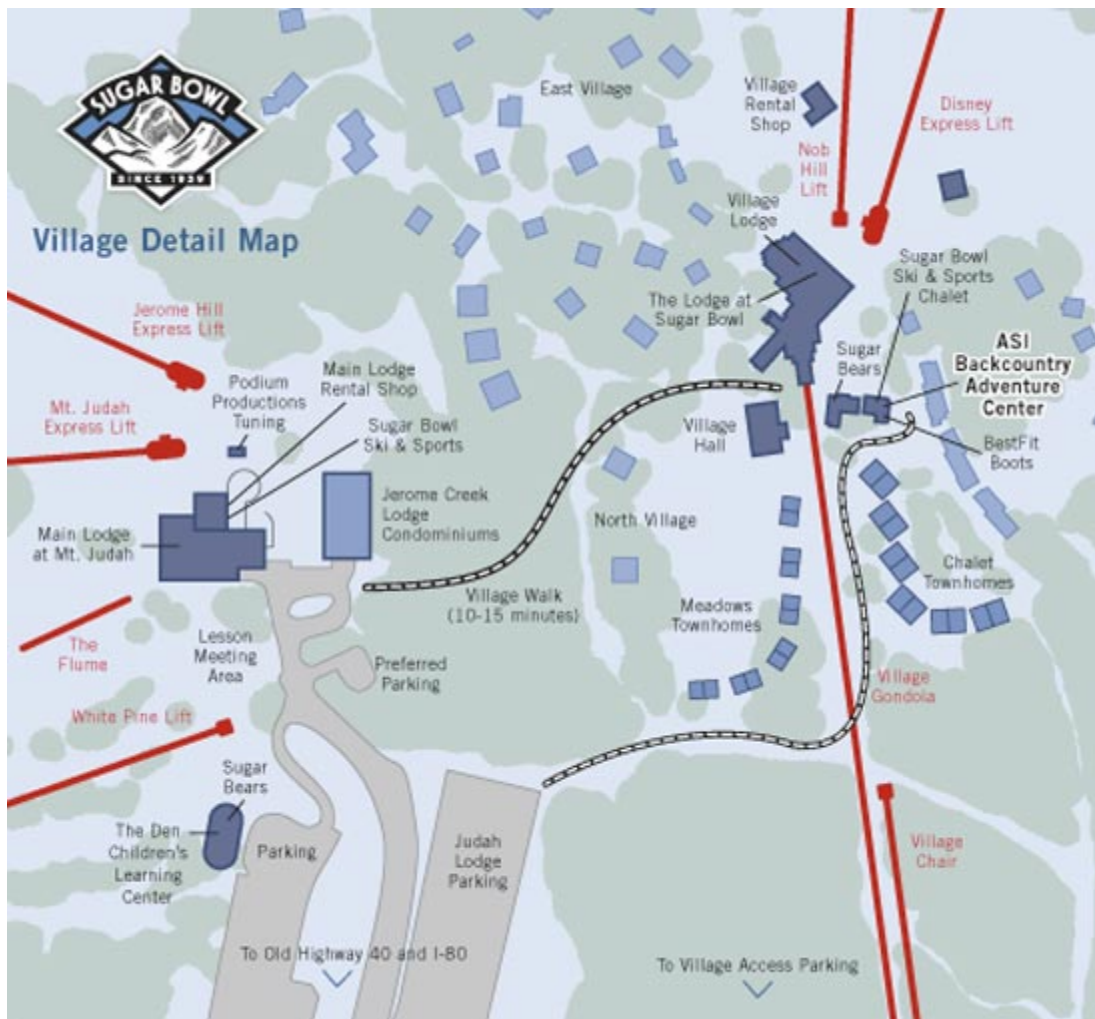

SNOW MAGAZINE – HELI PREP CAMP LOGISTICS

MEETING PLACE

Course meets at the new **ASI Backcountry Adventure Center** at Sugar Bowl.

MEETING TIME

Pre-registration is strongly recommended.

Walk-in registration & Gear Fitting: 8:30 – 9:30am.

Course Duration: 9:30am – 3:00pm

DRIVING DIRECTIONS TO THE ASI BACKCOUNTRY ADVENTURE CENTER

From Sacramento: Go east on I-80 towards Reno. Take the Soda Springs/Norden exit. Turn right off the freeway onto Donner Pass Road (also called Old Highway 40). Go approximately 3 ¾ miles and turn right at the first entrance (Village Side) for Sugar Bowl Ski Resort.

After taking the Gondola and exiting the Gondola Building, the ASI Backcountry Adventure Center will be on the right side, just follow the “Backcountry” Flags.

From Truckee or Reno: Take Donner Lake Exit. Go to the west end of Donner Lake. At the end of the lake, go straight up the pass to the top. Turn left at the second entrance (Village Side) for Sugar Bowl Ski Resort, then follow the directions from above.

- or -

From Truckee or Reno: Go west on I-80 towards Sacramento. Take the Soda Springs/Norden exit. Turn left off the freeway onto Donner Pass Road, (also called Old Highway 40), then follow the directions from above.