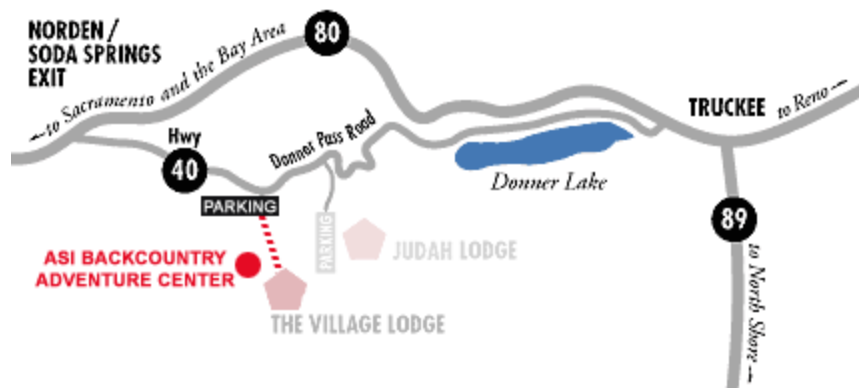

*Allow extra time during snow periods and for Gondola ride.

DRIVING DIRECTIONS TO THE ASI BACKCOUNTRY ADVENTURE CENTER

From Sacramento: Go east on I-80 towards Reno. Take the Soda Springs/Norden exit. Turn right off the freeway onto Donner Pass Road (also called Old Highway 40). Go approximately 3 ¾ miles and turn right at the first entrance (Village Side) for Sugar Bowl Ski Resort.

After taking the Gondola and exiting the Gondola Building, the ASI Backcountry Adventure Center will be on the right side, just follow the “Backcountry” Flags.

From Truckee or Reno: Take Donner Lake Exit. Go to the west end of Donner Lake. At the end of the lake, go straight up the pass to the top. Turn left at the second entrance (Village Side) for Sugar Bowl Ski Resort, then follow the directions from above.

From Truckee or Reno: Go west on I-80 towards Sacramento. Take the Soda Springs/Norden exit. Turn left off the freeway onto Donner Pass Road, (also called Old Highway 40), then follow the directions from above.

www.hamptonintruckee.com

Holiday Inn Express

10527 Coldstream Rd.
Truckee, CA 96161
PHONE: (530) 582-9999

www.hiexpresstruckee.com

Ice Lakes Lodge

1111 Soda Springs Rd.
Soda Springs, CA 95728
PHONE: (530) 426-7660