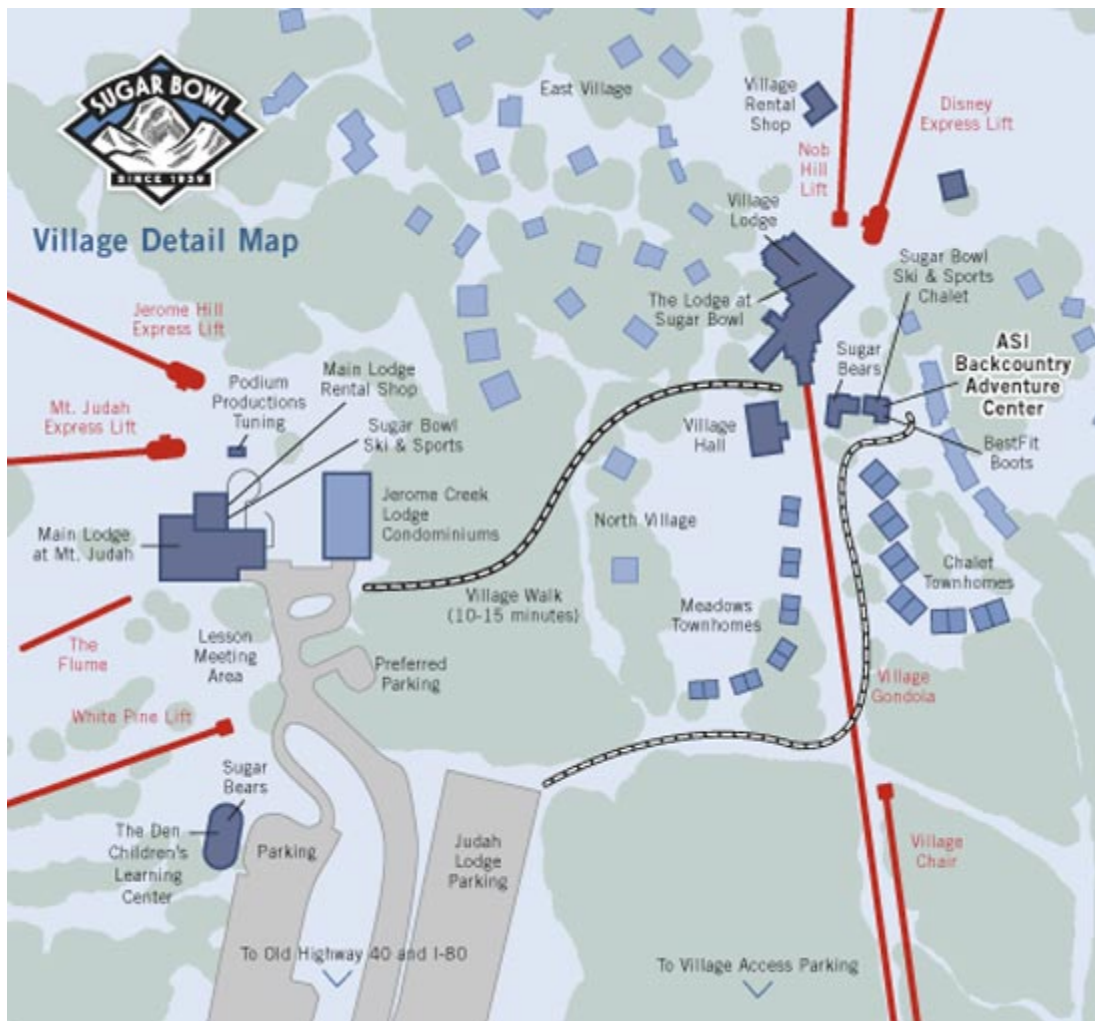

SUGAR BOWL BACKCOUNTRY LOGISTICS

MEETING PLACE

Course meets at the new **ASI Backcountry Adventure Center** at Sugar Bowl.

MEETING TIME (Pre-registration is required)

8:30am – Gear Fitting, Briefing. Departs at 9:30am

*Allow extra time during snow periods and for Gondola ride.

DRIVING DIRECTIONS TO THE ASI BACKCOUNTRY ADVENTURE CENTER

From Sacramento: Go east on I-80 towards Reno. Take the Soda Springs/Norden exit. Turn right off the freeway onto Donner Pass Road (also called Old Highway 40). Go approximately 3 ¾ miles and turn right at the first entrance (Village Side) for Sugar Bowl Ski Resort.

After taking the Gondola and exiting the Gondola Building, the ASI Backcountry Adventure Center will be on the right side, just follow the “Backcountry” Flags.

From Truckee or Reno: Take Donner Lake Exit. Go to the west end of Donner Lake. At the end of the lake, go straight up the pass to the top. Turn left at the second entrance (Village Side) for Sugar Bowl Ski Resort, then follow the directions from above.

From Truckee or Reno: Go west on I-80 towards Sacramento. Take the Soda Springs/Norden exit. Turn left off the freeway onto Donner Pass Road, (also called Old Highway 40), then follow the directions from above.