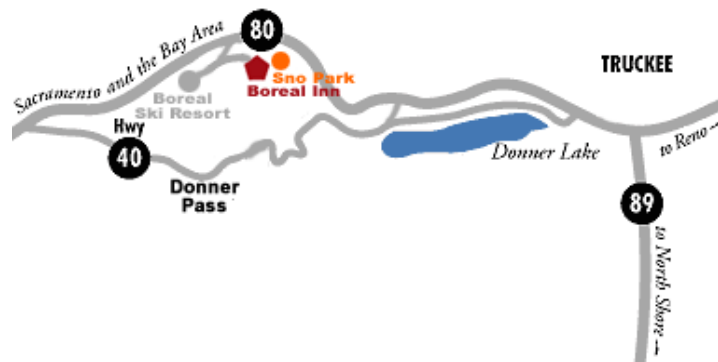

CASTLE PEAK TOUR LOGISTICS

MEETING TIME & PLACE

Course meets at 8:00am at the Boreal Inn near the Boreal Ski Resort.

*Course finishes by 4:00pm

PARKING

Once we meet at Boreal Inn, each driver will need to obtain a Sno-Park Permit in order to park their vehicles for the day. Permits can be purchased at Boreal Inn for \$5 (Season Permits available for \$25).

DRIVING DIRECTIONS TO ASI'S OFFICE/CLASSROOM:

From Sacramento: Go east on I-80 towards Truckee. Take the Boreal/Castle Peak Exit. Boreal Inn will be on the left side of the parking lot.

From Reno: Go west on I-80 past Truckee. Take the Boreal/Castle Peak Exit. Boreal Inn will be on the left side of the parking lot.

Ice Lakes Lodge

1111 Soda Springs Rd.
Soda Springs, CA 95728
PHONE: (530) 426-7660
www.theicelakeslodge.com

Inn at Truckee

11506 Deerfield Dr.
Truckee, CA 96161
PHONE: (530) 587-8888
www.innattruckee.com

Loch Leven Lodge

13855 Donner Pass Rd.
Truckee, CA 96161
PHONE: (530) 587-3773
www.lochlevenlodge.com

The Truckee Hotel

10007 Bridge St.
Truckee, CA 96161
PHONE: (530) 587-4444
www.thetruckeehotel.com

DISCOUNT LODGES/HOSTELS