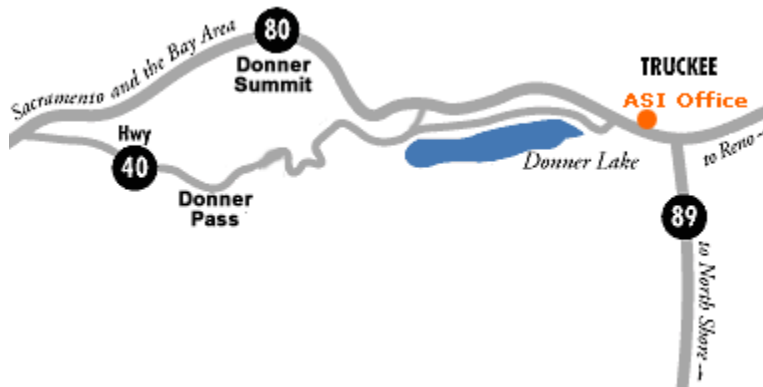

INTRO TO BACKCOUNTRY SKIING LOGISTICS

MEETING TIME & PLACE

Course meets at 8:00AM downstairs in The Back Country. It's conveniently located on Donner Pass Road, across from Wild Cherries Coffee Shop and the Fire Station, just west of the Hwy 89 T intersection (the road to Squaw Valley and Tahoe City). Allow extra time for your travel during snowfall periods.

DRIVING DIRECTIONS TO ASI'S OFFICE/CLASSROOM:

From Sacramento: Go east on I-80 to Truckee. Take the Hwy 89 exit. Turn left off the freeway onto Hwy 89 (use the roundabout to go under the freeway (I-80)). Go one block to the light and turn left onto Donner Pass Road. We are located at 11400 Donner Pass Road (downstairs in The Back Country mountaineering shop).

From Reno: Go west on I-80 to Truckee. Take the Hwy 89 exit. Turn right off the freeway onto Hwy 89. Go one block to the light and turn left onto Donner Pass Road. We are located at 11400 Donner Pass Road (downstairs in The Back Country mountaineering shop).

Holiday Inn Express

10527 Coldstream Rd.
Truckee, CA 96161
PHONE: (530) 582-9999
www.hiexpresstruckee.com

Ice Lakes Lodge

1111 Soda Springs Rd.
Soda Springs, CA 95728
PHONE: (530) 426-7660
www.icelakeslodge.com