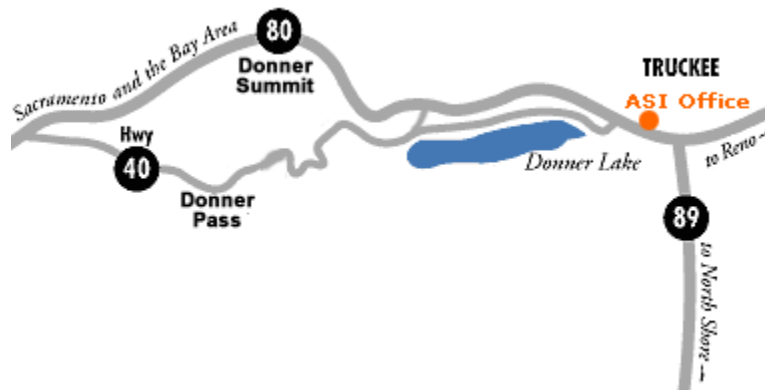

BACKCOUNTRY SNOWBOARDING LOGISTICS

MEETING TIME & PLACE

Course meets at 8:00AM downstairs in The Back Country. It's conveniently located on Donner Pass Road, across from Wild Cherries Coffee Shop and the Fire Station, just West of the Hwy 89 T intersection (the road to Squaw Valley and Tahoe City). Allow extra time for your travel during snowfall periods.

DRIVING DIRECTIONS TO ASI'S OFFICE/CLASSROOM:

From Sacramento: Go east on I-80 to Truckee. Take the Hwy 89 exit. Turn left off the freeway onto Hwy 89 (use the roundabout to go under the freeway (I-80)). Go one block to the light and turn left onto Donner Pass Road. We are located at 11400 Donner Pass Road (downstairs in The Back Country mountaineering shop).

From Reno: Go west on I-80 to Truckee. Take the Hwy 89 exit. Turn right off the freeway onto Hwy 89. Go one block to the light and turn left onto Donner Pass Road. We are located at 11400 Donner Pass Road (downstairs in The Back Country mountaineering shop).