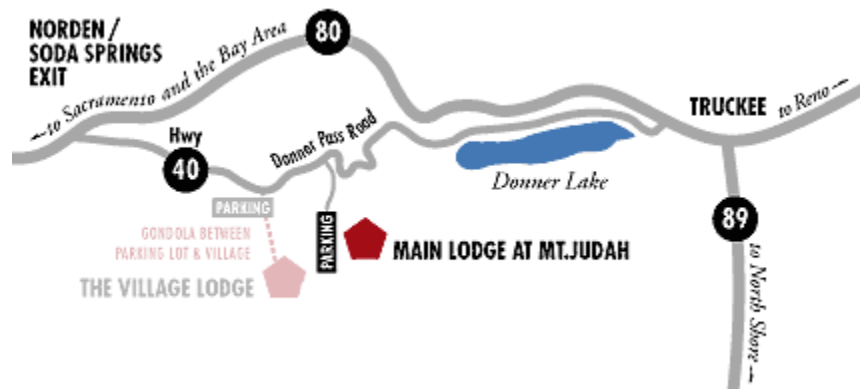

### MEETING PLACE

Course meets at Sugar Bowl Ski Resort, inside the Judah Lodge cafeteria in front of the fireplace. Your instructor will be wearing an orange ASI jacket.

### DRIVING DIRECTIONS TO ASI'S OFFICE/CLASSROOM:

**From Sacramento:** Go east on I-80 towards Reno. Take the Soda Springs/Norden exit. Turn right off the freeway onto Donner Pass Road (also called Old Highway 40). Go approximately 3 ¾ miles and turn right at the second entrance (Mt. Judah side) for Sugar Bowl Ski Resort.

**From Truckee or Reno:** Go west on I-80 towards Sacramento. Take the Soda Springs/Norden exit. Turn left off the freeway onto Donner Pass Road, (also called Old Highway 40), then follow the directions from above.

- or -

**From Truckee or Reno:** Take Donner Lake Exit. Go to the west end of Donner Lake. At the end of the Lake go straight up the pass to the top. Turn left at the first entrance (Mt. Judah side) for Sugar Bowl Ski Resort.