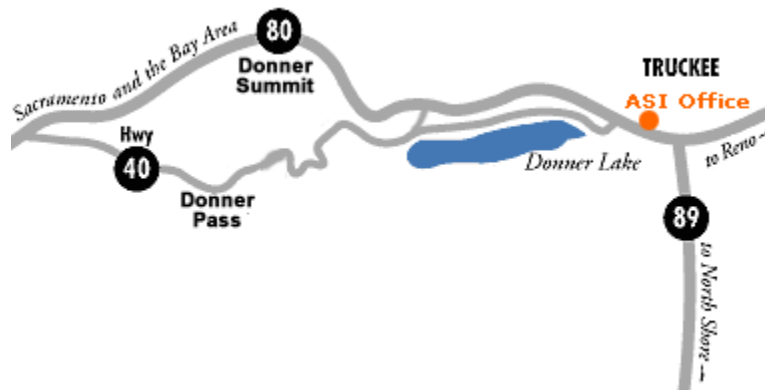

XCD BACKCOUNTRY SKIING LOGISTICS

MEETING TIME & PLACE

Course meets at 8:00AM downstairs in The Back Country. It's conveniently located on Donner Pass Road, across from Wild Cherries Coffee Shop and the Fire Station, just west of the Hwy 89 T intersection (the road to Squaw Valley and Tahoe City). Allow extra time for your travel during snowfall periods.

DRIVING DIRECTIONS TO ASI'S OFFICE/CLASSROOM:

From Sacramento: Go east on I-80 to Truckee. Take the Hwy 89 exit. Turn left off the freeway onto Hwy 89 (use the roundabout to go under the freeway (I-80)). Go one block to the light and turn left onto Donner Pass Road. We are located at 11400 Donner Pass Road (downstairs in The Back Country mountaineering shop).

From Reno: Go west on I-80 to Truckee. Take the Hwy 89 exit. Turn right off the freeway onto Hwy 89. Go one block to the light and turn left onto Donner Pass Road. We are located at 11400 Donner Pass Road (downstairs in The Back Country mountaineering shop).

Holiday Inn Express

10527 Coldstream Rd.
Truckee, CA 96161
PHONE: (530) 582-9999
www.hiexpresstruckee.com

Ice Lakes Lodge

1111 Soda Springs Rd.
Soda Springs, CA 95728
PHONE: (530) 426-7660
www.icelakeslodge.com