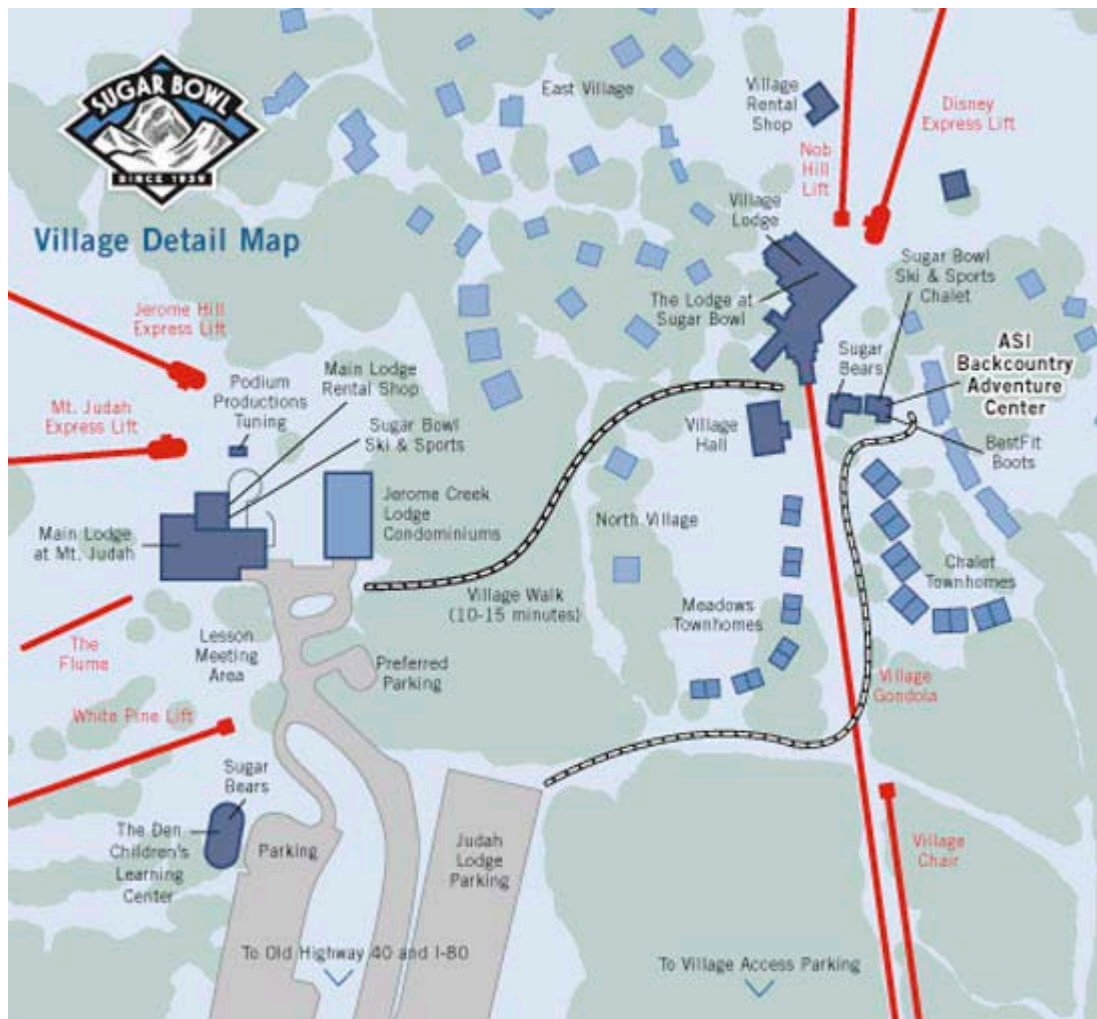

AIARE AVALANCHE LEVEL 1 REFRESH LOGISTICS

MEETING PLACE

Course meets at the new **ASI Backcountry Adventure Center** at Sugar Bowl.

MEETING TIME

8:30am

DRIVING DIRECTIONS TO THE ASI BACKCOUNTRY ADVENTURE CENTER

From Sacramento: Go east on I-80 towards Reno. Take the Soda Springs/Norden exit. Turn right off the freeway onto Donner Pass Road (also called Old Highway 40). Go approximately 3 $\frac{3}{4}$ miles and turn right at the first entrance (Village Side) for Sugar Bowl Ski Resort.

After taking the Gondola and exiting the Gondola Building, the ASI Backcountry Adventure Center will be on the right side, just follow the "Backcountry" Flags.

From Truckee or Reno: Take Donner Lake Exit. Go to the west end of Donner Lake. At the end of the lake, go straight up the pass to the top. Turn left at the second entrance (Village Side) for Sugar Bowl Ski Resort, then follow the directions from above.

- or -

From Truckee or Reno: Go west on I-80 towards Sacramento. Take the Soda Springs/Norden exit. Turn left off the freeway onto Donner Pass Road, (also called Old Highway 40), then follow the directions from above.