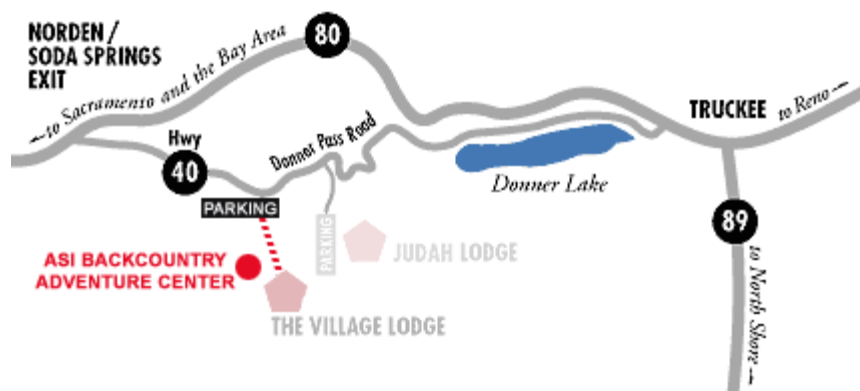

From Sacramento: Go east on I-80 towards Reno. Take the Soda Springs/Norden exit. Turn right off the freeway onto Donner Pass Road (also called Old Highway 40). Go approximately 3 $\frac{3}{4}$ miles and turn right at the first entrance (Village Side) for Sugar Bowl Ski Resort.

After taking the Gondola and exiting the Gondola Building, the ASI Backcountry Adventure Center will be on the right side, just follow the "Backcountry" Flags.

From Truckee or Reno: Take Donner Lake Exit. Go to the west end of Donner Lake. At the end of the lake, go straight up the pass to the top. Turn left at the second entrance (Village Side) for Sugar Bowl Ski Resort, then follow the directions from above.

- or -

From Truckee or Reno: Go west on I-80 towards Sacramento. Take the Soda Springs/Norden exit. Turn left off the freeway onto Donner Pass Road, (also called Old Highway 40), then follow the directions from above.

Ice Lakes Lodge

1111 Soda Springs Rd.
Soda Springs, CA 95728
PHONE: (530) 426-7660
www.icelakeslodge.com

Inn at Truckee

11506 Deerfield Dr.
Truckee, CA 96161
PHONE: (530) 587-8888
www.innattruckee.com

Loch Leven Lodge