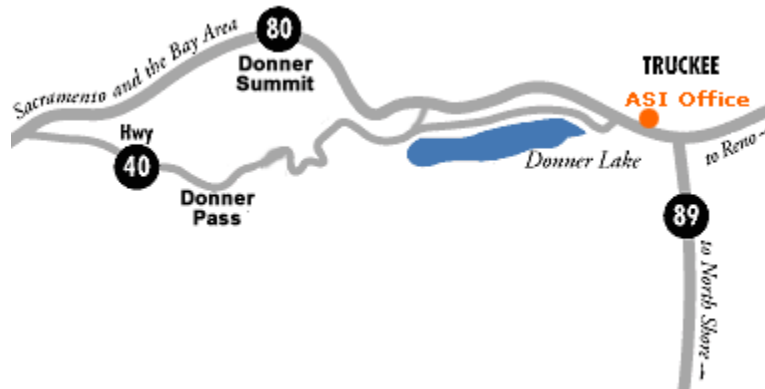

Alpine Skills International

AIARE AVALANCHE LEVEL 2 UPGRADE LOGISTICS

MEETING TIME & PLACE

Course meets at 8:00AM, downstairs in The Back Country. It's conveniently located on Donner Pass Road, across from Wild Cherries Coffee Shop and the Fire Station, just west of the Hwy 89 T intersection (the road to Squaw Valley and Tahoe City). Allow extra time for your travel during snowfall periods. **Come dressed for the course to begin with an outdoor field session.**

DRIVING DIRECTIONS TO ASI'S OFFICE/CLASSROOM:

From Sacramento: Go east on I-80 to Truckee. Take the Hwy 89 exit. Turn left off the freeway onto Hwy 89 (use the roundabout to go under the freeway (I-80)). Go one block to the light and turn left onto Donner Pass Road. We are located at 11400 Donner Pass Road (upstairs in The Back Country mountaineering shop).

From Reno: Go west on I-80 to Truckee. Take the Hwy 89 exit. Turn right off the freeway onto Hwy 89. Go one block to the light and turn left onto Donner Pass Road. We are located at 11400 Donner Pass Road (upstairs in The Back Country mountaineering shop).

Holiday Inn Express

10527 Coldstream Rd.
Truckee, CA 96161
PHONE: (530) 582-9999
www.hiexpresstruckee.com

Ice Lakes Lodge

1111 Soda Springs Rd.
Soda Springs, CA 95728
PHONE: (530) 426-7660
www.icelakeslodge.com